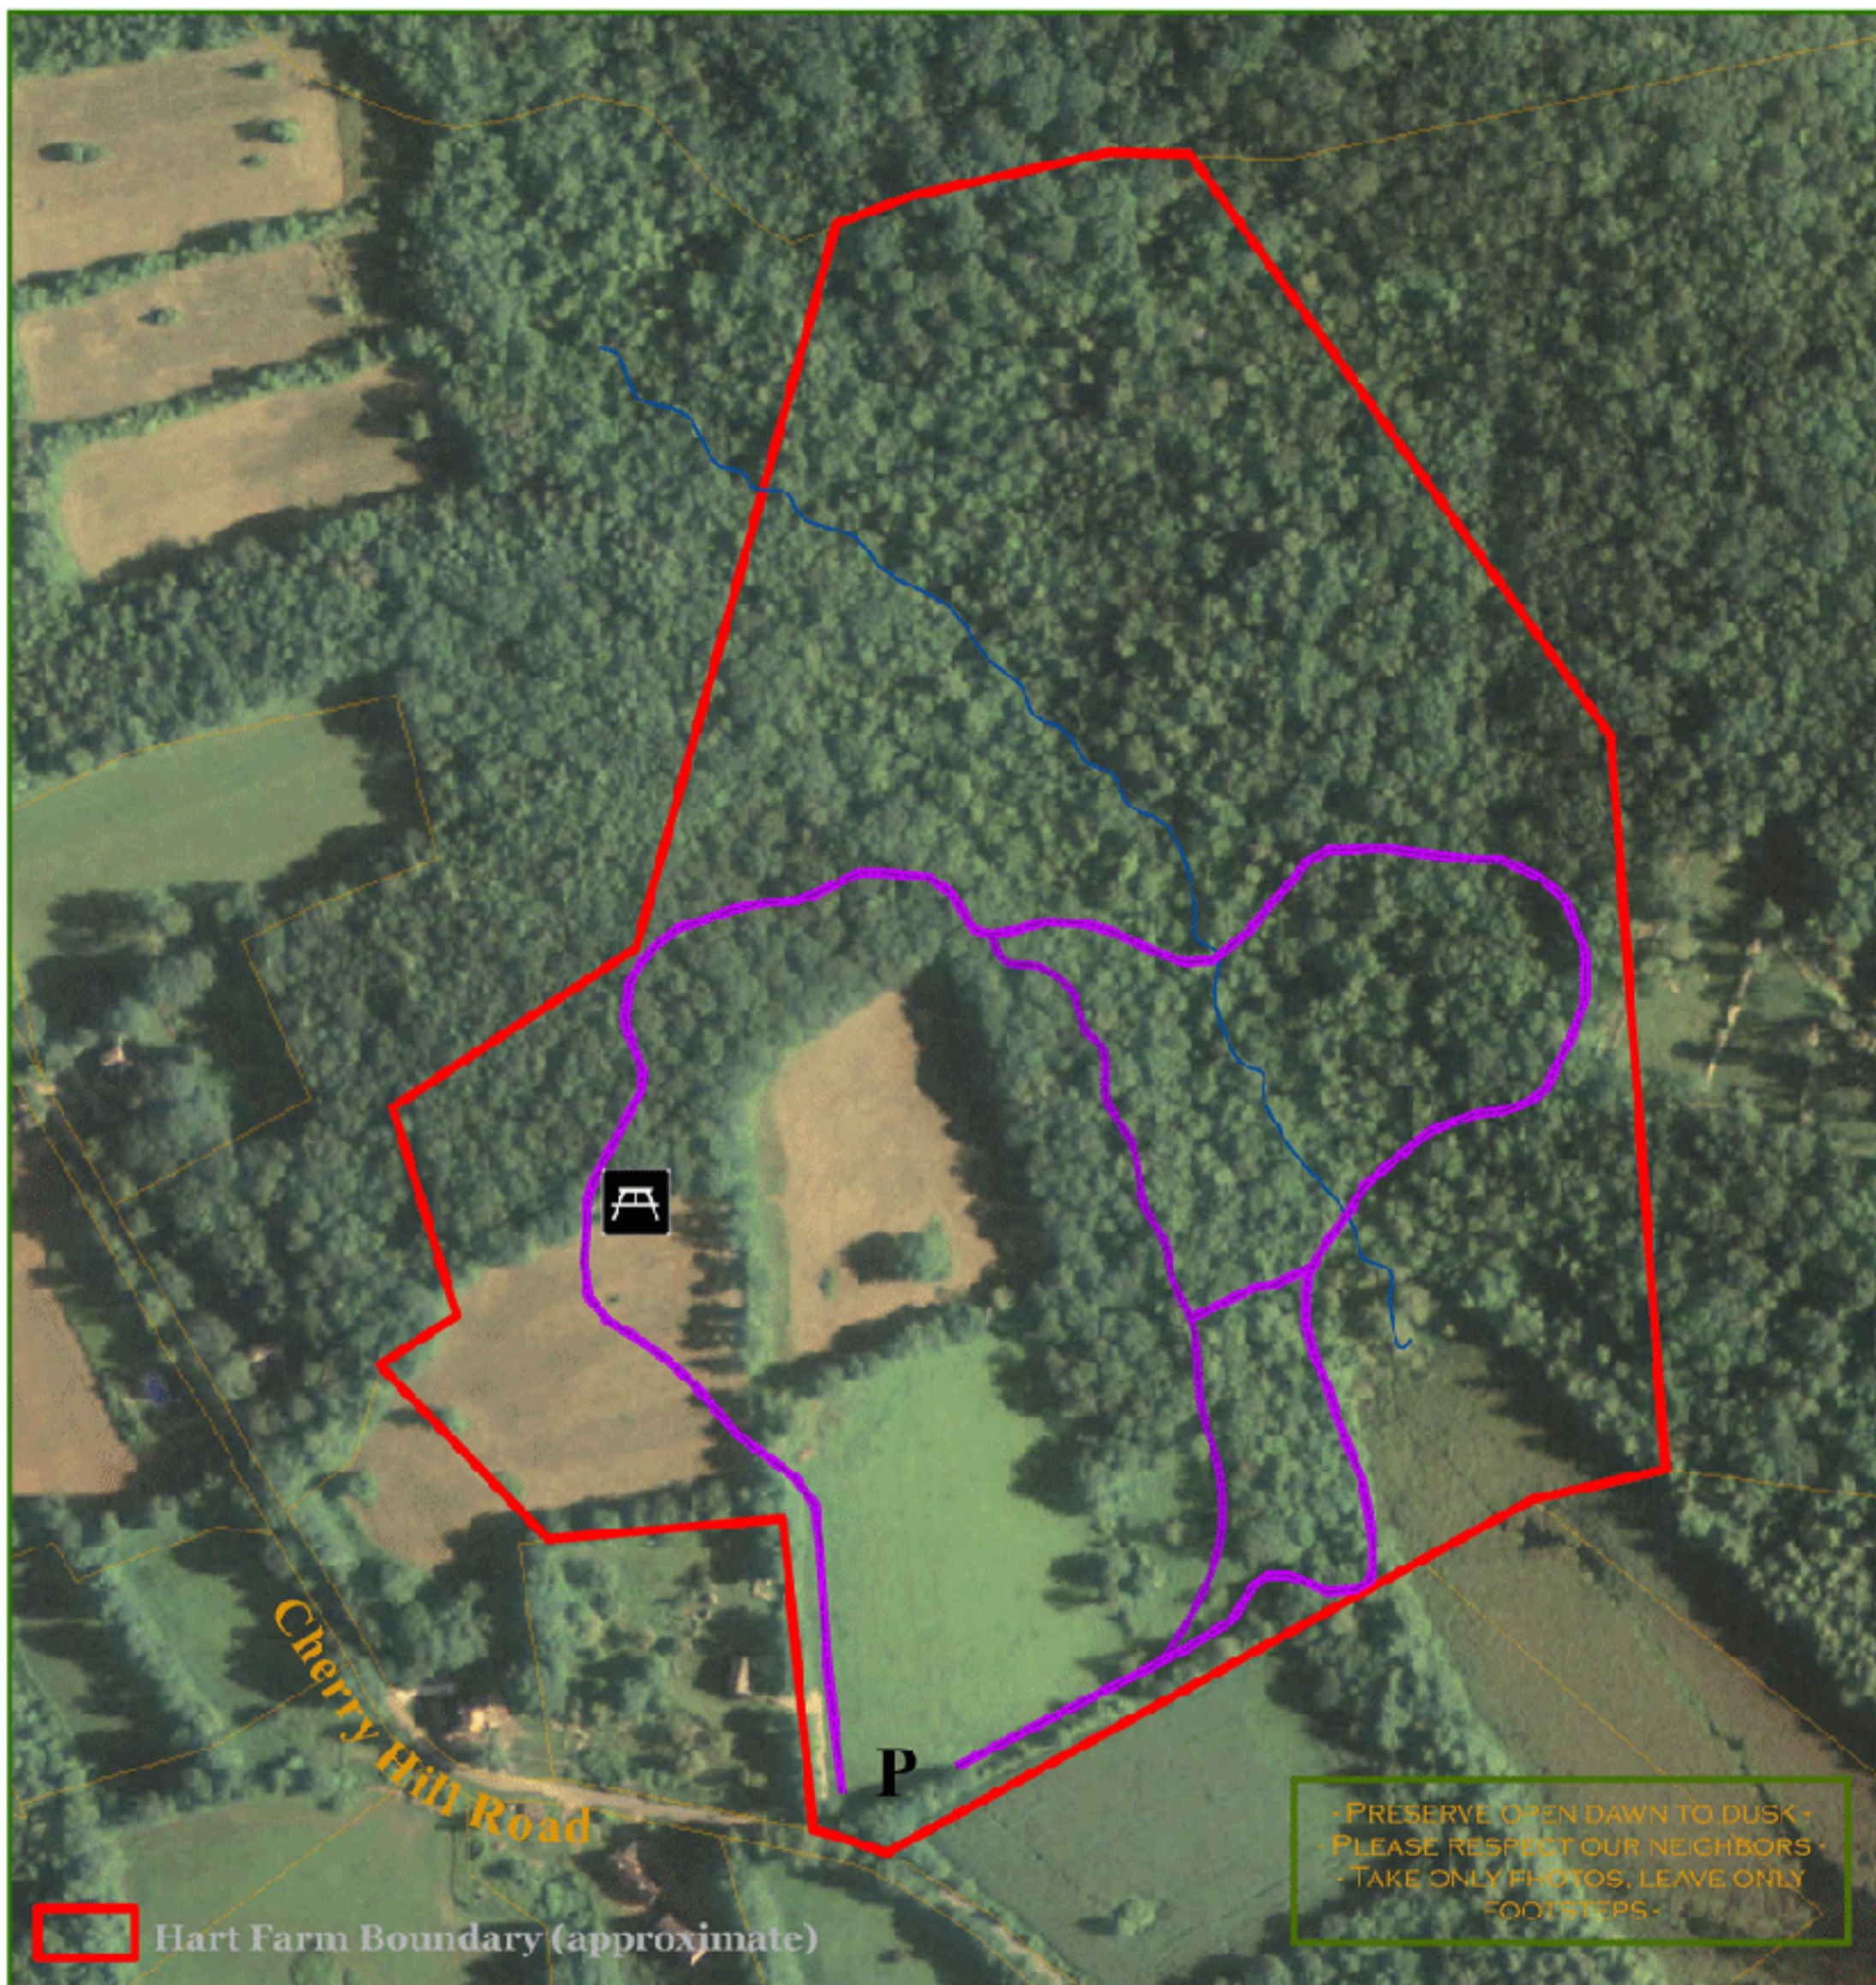

Hart-Cherry Hill Farm

CORNWALL CONSERVATION TRUST

0 250 500 1,000 Feet