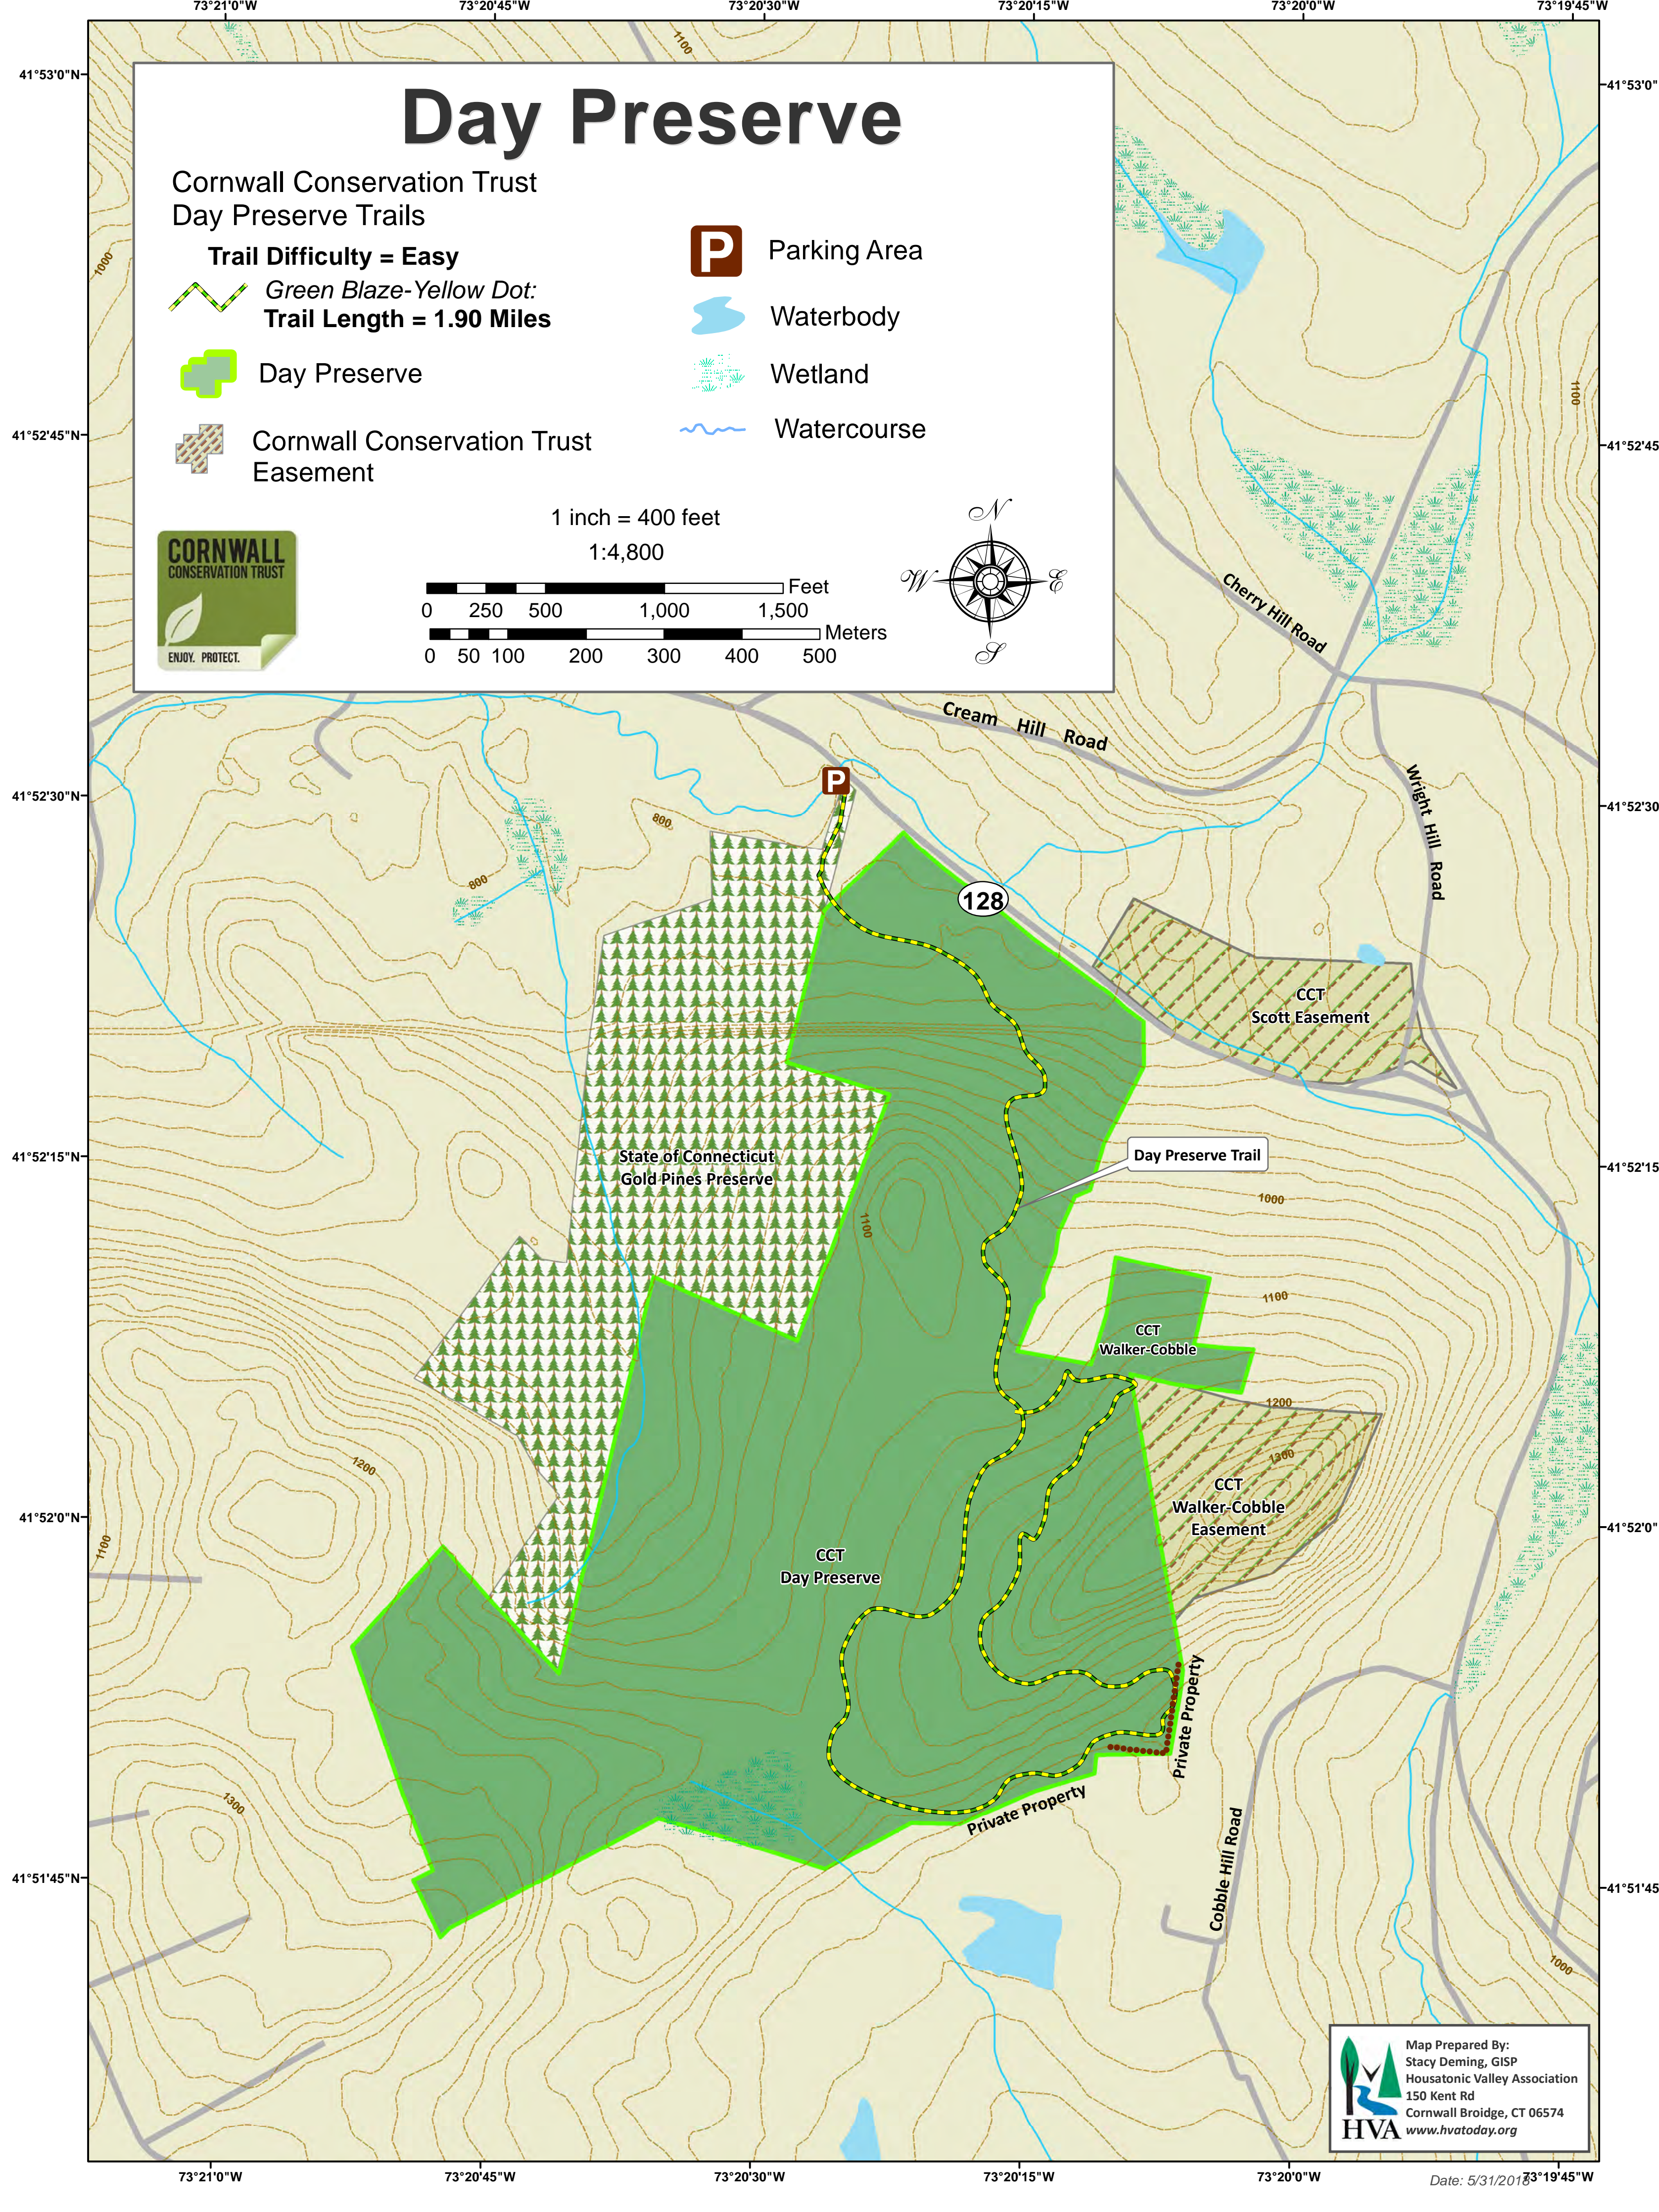

Day Preserve

Cornwall Conservation Trust
Day Preserve Trails

Trail Difficulty = Easy

 Green Blaze-Yellow Dot:
Trail Length = 1.90 Miles

 Day Preserve

 Cornwall Conservation Trust
Easement

 Parking Area

 Waterbody

 Wetland

 Watercourse

1 inch = 400 feet
1:4,800

Map Prepared By:
Stacy Deming, GISP
Housatonic Valley Association
150 Kent Rd
Cornwall Bridge, CT 06574
 www.hvatoday.org

Date: 5/31/2018